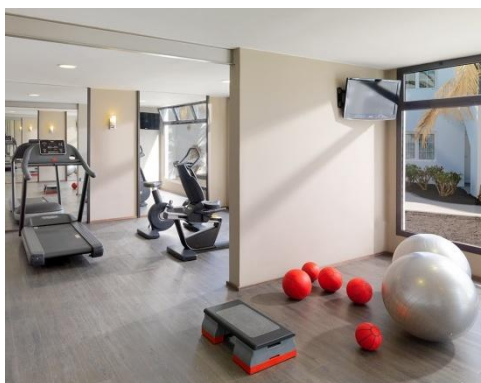

SERVICES AND EXPERIENCES

All Inclusive

At the **H10 White Suites**, guests who book the **All-Inclusive** programme can enjoy everything:

- Buffet service for breakfast, lunch and dinner at the Bamboo Restaurant, as well as a snack menu available at the Pool Side by the pool.
- Local and international drinks, and cocktails at all hotel bars until midnight.
- Complimentary minibar upon arrival (for the remaining days of the stay, charged according to consumption).

Despacio Beauty Centre services are not included in the programme. Drinks are included according to the All-Inclusive programme menu.

despacio beauty centre

The **H10 White Suites** features a **Despacio Beauty Centre**, where you can unwind and take care of your body and mind. Its facilities include:

- Turkish bath
- Sauna
- Gym
- Treatment room (couples' option also available) (at an additional charge)

Access to the Turkish bath, sauna and gym is free of charge.

GYM