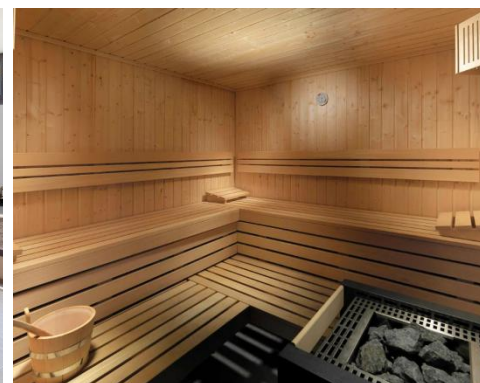

## despacio beauty centre

The **H10 White Suites** features a **Despacio Beauty Centre**, where you can unwind and take care of your body and mind. Its facilities include:

- Turkish bath
- Sauna
- Gym
- Treatment room (couples' option also available) (at an additional charge)

Access to the Turkish bath, sauna and gym is free of charge.

MASSAGE ROOM

GYM

SAUNA