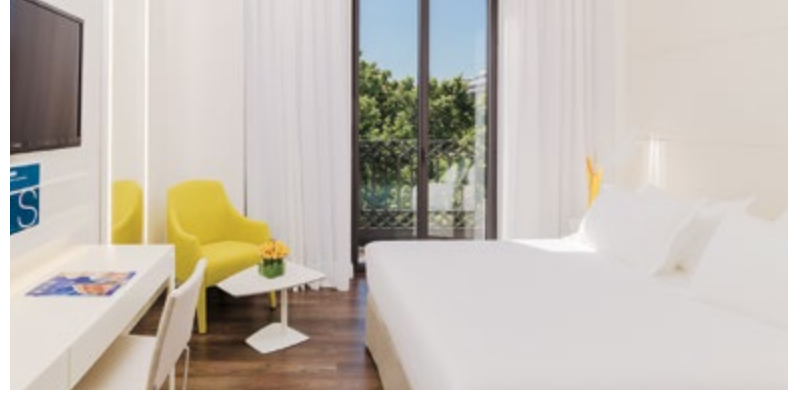

Área y Capacidad · Area and Capacity

Luz Natural · Natural Light

Espacios para eventos
Event areas

m² Altura
Height

Cóctel · Reception Teatro · Theatre Escuela · Classroom Imperial · Boardroom Banquete · Banquet Cabaret · Cabaret Tipo "U" · "U" Shape Tipo "O" · "O" Shape

• LA PALMERA	60	2,65 m	50	50	34	30	27	20	30	33
• L'HIVERNACLE	31	2,65 m	-	30	15	15	-	-	15	18
• TERRAZA EL JARDÍ	138	-	65	-	-	-	-	-	-	-
• TERRAZA LLUNA	110	-	50	-	-	-	-	-	-	-
• REST. NOVECENTO	130	2,65 m	65	-	-	-	30	-	-	-
• BIBLIOTECA	35	2,80 m	-	30	15	15	-	-	15	18