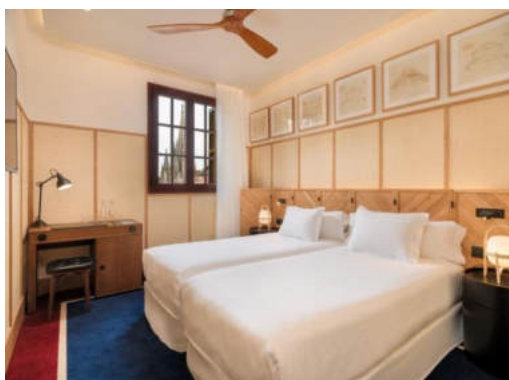

2 meeting rooms with natural light

Rooms

The comfortable rooms at **H10 Madison** are designed to create a peaceful environment that favours rest. Bright and spacious, they are fully soundproofed and feature an interior design where neutral colours and fine materials predominate.

Bathroom:

- Rain effect shower
- Professional hair dryer
- Magnifying mirror
- Bathrobe and slippers
- Exclusive Rituals eco-friendly dispensers

CLASSIC

Classic: Comfortable 22 m² rooms. These may have views of the hotel atrium, of an internal courtyard typical of the buildings in Barcelona's Gothic Quarter or of the street (those located on the first floor of the hotel).

CLASSIC BARCELONA

Classic Barcelona: Intimate 22 m² exterior rooms with views of the city. Most of them have a balcony.

CLASSIC BARCELONA TRIPLE

Classic Barcelona Triples: Spacious 22 m² rooms with views of the city. They feature a sofa bed and can accommodate up to 3 adults or 2 adults + 2 children.

CLASSIC CATHEDRAL

Classic Cathedral: Rooms located on the corner of the hotel with views of the cathedral. They are 22 m² and can accommodate up to 2 people.

DELUXE DOUBLE

Deluxe Doubles: Spacious 32 m² rooms with sofa bed and views of the hotel atrium. They come with a double washbasin and can accommodate up to 3 adults.