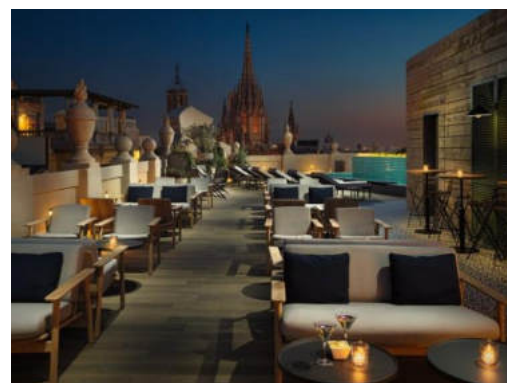

The Avenue Restaurant & Cocktail Bar

The rooftop Terrassa del Gòtic with bar and tapas service located on the top floor, with panoramic views

2 meeting rooms with natural light