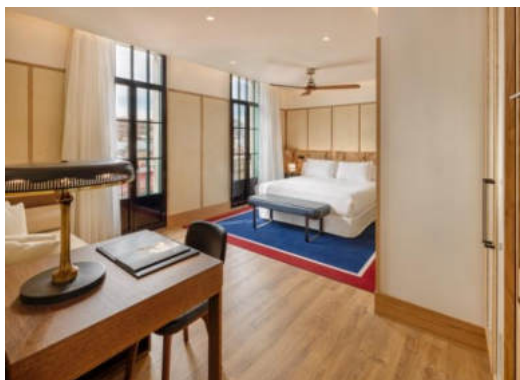

2 meeting rooms with natural light

Rooms

The comfortable rooms at **H10 Madison** are designed to create a peaceful environment that favours rest. Bright and spacious, they are fully soundproofed and feature an interior design where neutral colours and fine materials predominate.

CLASSIC BARCELONA

Classic Barcelona: Intimate 22 m² exterior rooms with views of the city. Most of them have a balcony.

CLASSIC BARCELONA TRIPLE

Classic Barcelona Triples: Spacious 22 m² rooms with views of the city. They feature a sofa bed and can accommodate up to 3 adults or 2 adults + 2 children.

CLASSIC CATHEDRAL

Classic Cathedral: Rooms located on the corner of the hotel with views of the cathedral. They are 22 m² and can accommodate up to 2 people.

DELUXE DOUBLE

Deluxe Doubles: Spacious 32 m² rooms with sofa bed and views of the hotel atrium. They come with a double washbasin and can accommodate up to 3 adults.

JUNIOR SUITE

Junior Suites: Spacious and bright 32 m² rooms comprising a spacious lounge with sofa bed, bedroom with dressing room and large bathroom with double washbasin and double shower. They have views of an internal courtyard typical of the buildings in the Gothic Quarter and can accommodate up to 3 adults or 2 adults + 2 children.