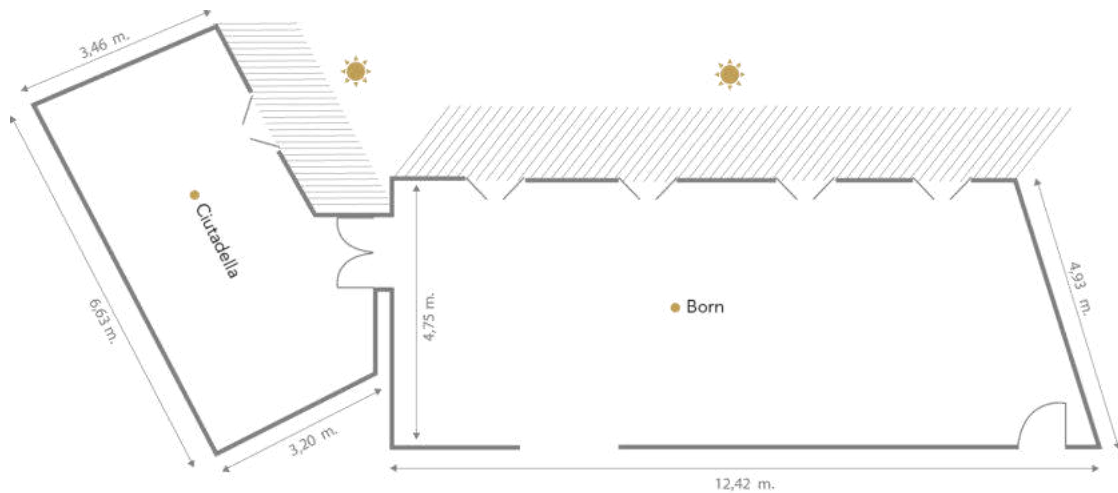

MEETINGS & EVENTS
H10 HOTELS

The **H10 Madison** has two meeting rooms with natural light, equipped with everything you need to hold any kind of event. The rooms have access to a small terrace (common to the two meeting rooms). In addition, the Terrassa del Gòtic located on the top floor is ideal for organizing drinks receptions, coffee breaks and other events in a relaxed atmosphere with views of the cathedral.

Meeting Rooms	m²	Height	CAPACITY							
			Cocktail	Theatre	Classroom	Boardroom	Banquet	Cabaret	“U”	“O”
BORN	55	2,75 m	55	45	35	30	-	-	28	-
CIUADELLA	25	2,5 m	30	18	12	12	-	-	10	-
TERRASSA DEL GOTIC	350	-	250	-	-	-	-	-	-	-

* Maximum capacity (optimal) recommended for these rooms by event type.