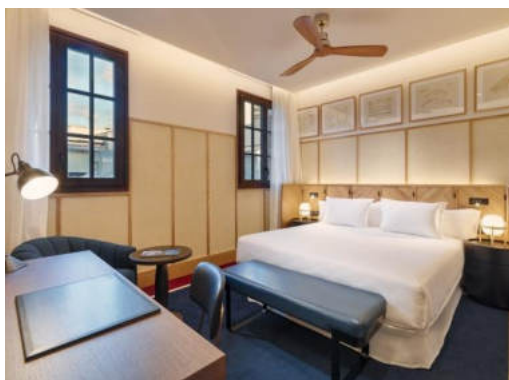

2 meeting rooms with natural light

Rooms

The comfortable rooms at **H10 Madison** are designed to create a peaceful environment that favours rest. Bright and spacious, they are fully soundproofed and feature an interior design where neutral colours and fine materials predominate.

Bathroom:

- Rain effect shower
- Professional hair dryer
- Magnifying mirror
- Bathrobe and slippers
- Exclusive Rituals eco-friendly dispensers

CLASSIC

Classic: Comfortable 22 m² rooms. These may have views of the hotel atrium, of an internal courtyard typical of the buildings in Barcelona's Gothic Quarter or of the street (those located on the first floor of the hotel).

CLASSIC BARCELONA

Classic Barcelona: Intimate 22 m² exterior rooms with views of the city. Most of them have a balcony.

CLASSIC BARCELONA TRIPLE

Classic Barcelona Triples: Spacious 22 m² rooms with views of the city. They feature a sofa bed and can accommodate up to 3 adults or 2 adults + 2 children.

CLASSIC CATHEDRAL

Classic Cathedral: Rooms located on the corner of the hotel with views of the cathedral. They are 22 m² and can accommodate up to 2 people.

DELUXE DOUBLE

Deluxe Doubles: Spacious 32 m² rooms with sofa bed and views of the hotel atrium. They come with a double washbasin and can accommodate up to 3 adults.