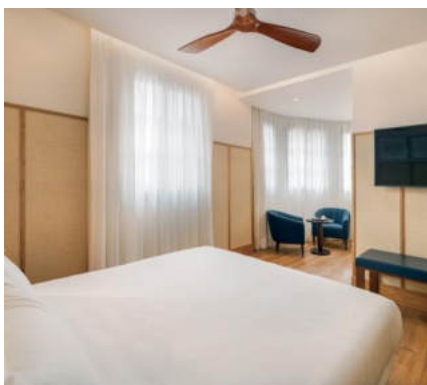

2 meeting rooms with natural light

Rooms

The comfortable rooms at **H10 Madison** are designed to create a peaceful environment that favours rest. Bright and spacious, they are fully soundproofed and feature an interior design where neutral colours and fine materials predominate.

Bathroom:

- Rain effect shower
- Professional hair dryer
- Magnifying mirror
- Bathrobe and slippers
- Exclusive Rituals eco-friendly dispensers

CLASSIC

Classic: Comfortable 22 m² rooms. These may have views of the hotel atrium, of an internal courtyard typical of the buildings in Barcelona's Gothic Quarter or of the street (those located on the first floor of the hotel).

CLASSIC BARCELONA

Classic Barcelona: Intimate 22 m² exterior rooms with views of the city. Most of them have a balcony.

CLASSIC BARCELONA TRIPLE

Classic Barcelona Triples: Spacious 22 m² rooms with views of the city. They feature a sofa bed and can accommodate up to 3 adults or 2 adults + 2 children.

CLASSIC CATHEDRAL

Classic Cathedral: Rooms located on the corner of the hotel with views of the cathedral. They are 22 m² and can accommodate up to 2 people.

DELUXE DOUBLE

Deluxe Doubles: Spacious 32 m² rooms with sofa bed and views of the hotel atrium. They come with a double washbasin and can accommodate up to 3 adults.