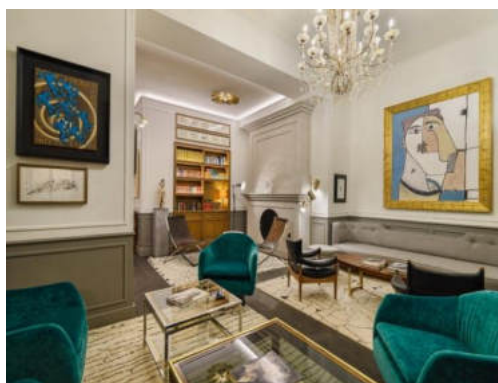

2 meeting rooms with natural light

Rooms

The comfortable rooms at **H10 Madison** are designed to create a peaceful environment that favours rest. Bright and spacious, they are fully soundproofed and feature an interior design where neutral colours and fine materials predominate.