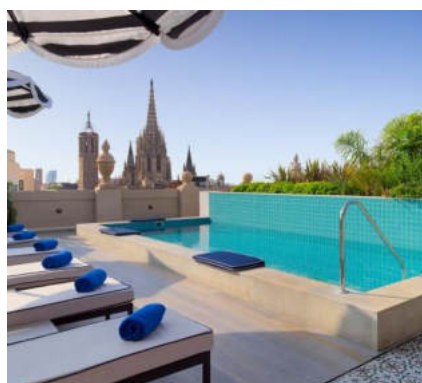

The Avenue Restaurant & Cocktail Bar

The rooftop Terrassa del Gòtic with bar and tapas service located on the top floor, with panoramic views

2 meeting rooms with natural light