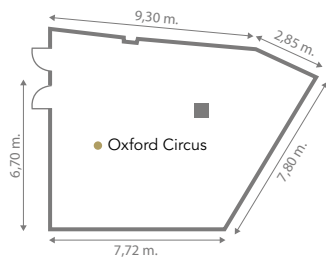

## HOTEL

- 2 meeting rooms
- Free Wi-Fi throughout the hotel

284 to 302 Waterloo Road,  
SE1 8RQ Londres, Reino Unido  
T (44) (0) 207 928 4062  
mice.hl@h10hotels.com  
hotelh10londonwaterloo.com

Distancia · Distance:  
Centro ciudad · City centre: 0 m  
Aeropuerto London City · London City Airport: 14 km  
<M> <T> Waterloo Station: 450 m  
<M> Lamberth North Station: 300 m