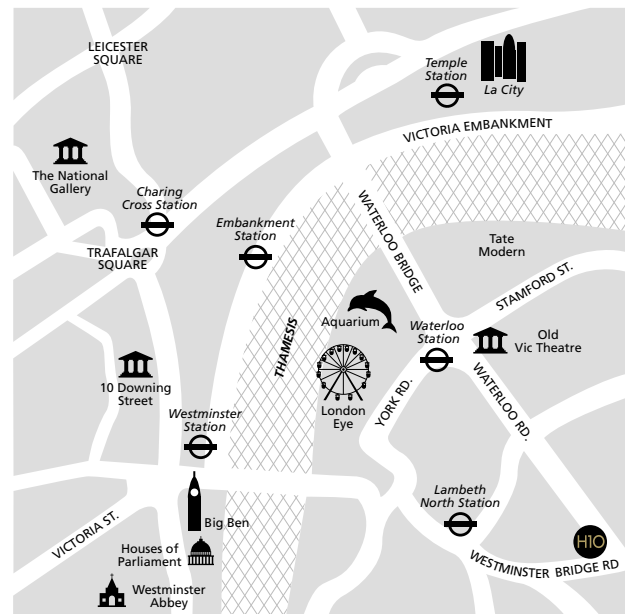

Londres · Reino Unido

## GASTRONOMY

- Three O Two à la carte Restaurant
- Circus Bar
- 8th floor Waterloo Sky Bar with terrace

## HOTEL

- 2 meeting rooms
- Free Wi-Fi throughout the hotel

284 to 302 Waterloo Road,  
SE1 8RQ Londres, Reino Unido  
T (44) (0) 207 928 4062  
mice.hl@h10hotels.com  
hotelh10londonwaterloo.com

Distancia · Distance:  
Centro ciudad · City centre: 0 m  
Aeropuerto London City · London City Airport: 14 km  
<M> <T> Waterloo Station: 450 m  
<M> Lamberth North Station: 300 m