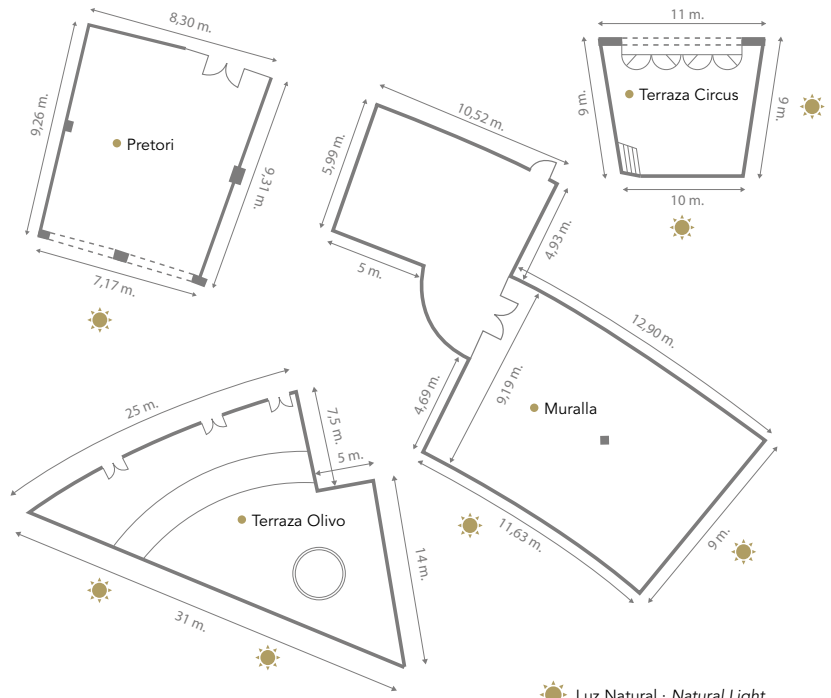

Luz Natural · Natural Light

Espacios para eventos
Event areas

m²

Altura
Height

Cóctel · Reception Teatro · Theatre Escuela · Classroom Imperial · Boardroom Banquete · Banquet Cabaret · Cabaret Tipo "U" · "U" Shape Tipo "O" · "O" Shape

•	FORUM	465	3,5 m	430	250	175	90	175	90	85	90
•	TEATRE	170	3,5 m	145	130	100	55	100	55	50	60
•	PRETORI	72	2,45 m	75	60	40	25	40	20	26	28
•	MURALLA	184	2,84 m	180	60	48	25	56	30	26	40
•	TERRAZA CIRCUS	40	-	50	-	-	-	32	-	-	-
•	TERRAZA OLIVO	100	-	100	-	-	-	55	-	-	-
•	TERRAZA ROOFTOP CAELUM	230	-	80	-	-	-	-	-	-	-