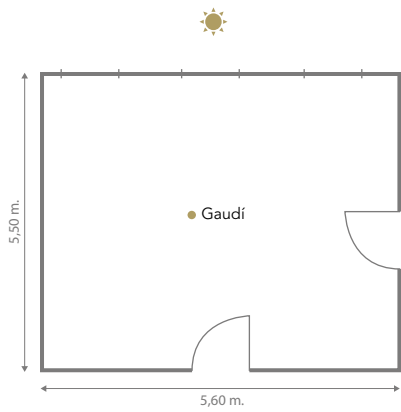

Área y Capacidad · Area and Capacity

Luz Natural · Natural Light

Espacios para eventos Event areas	m²	Altura Height								Tipo "U" · "U" Shape	Tipo "O" · "O" Shape
			Cóctel · Reception	Teatro · Theatre	Escuela · Classroom	Imperial · Boardroom	Banquete · Banquet	Cabaret · Cabaret			
GAUDÍ	31	4 m	20	30	20	20	12	-	16	-	-
REST. 1892	80	4 m	40	-	-	30	30	-	-	-	-
TERRAZA THE GARDEN	100	3,50 m	40	-	-	-	-	-	-	-	-