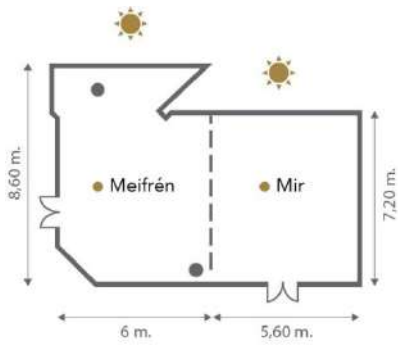

Luz Natural · Natural Light