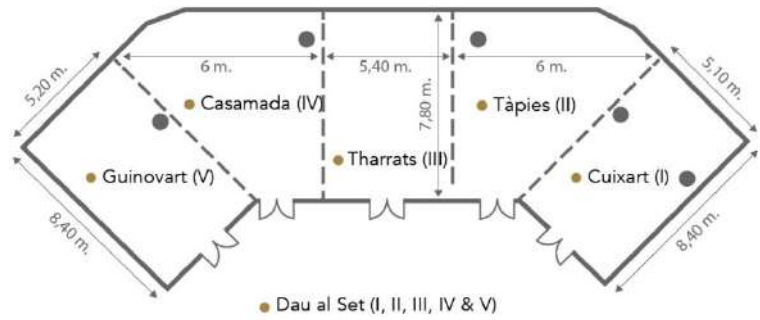

Luz Natural · Natural Light