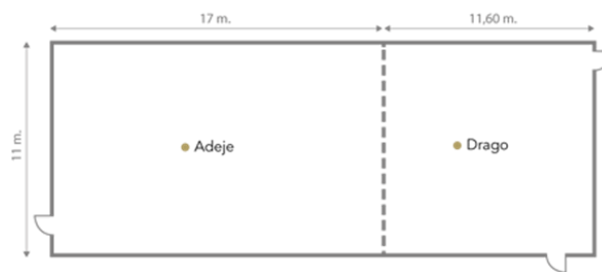

Luz Natural · Natural Light